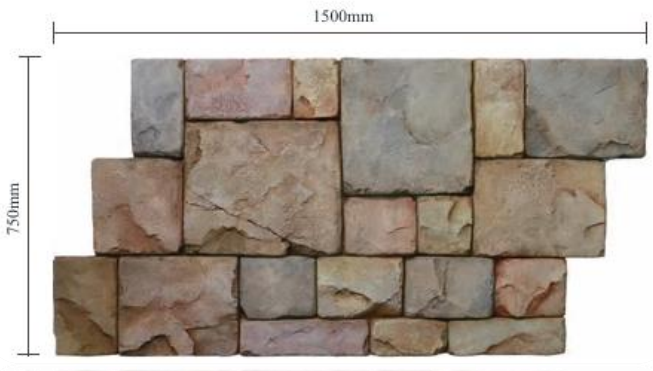

TẤM ỐP PU ĐÁ TƯỜNG THÀNH

PN- 8011