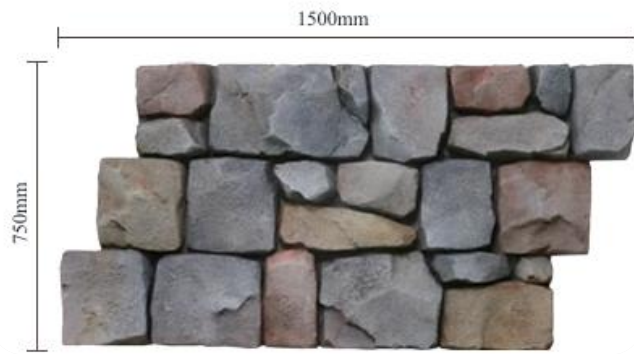

TẤM ỐP PU ĐÁ VỤN

PN- 8031